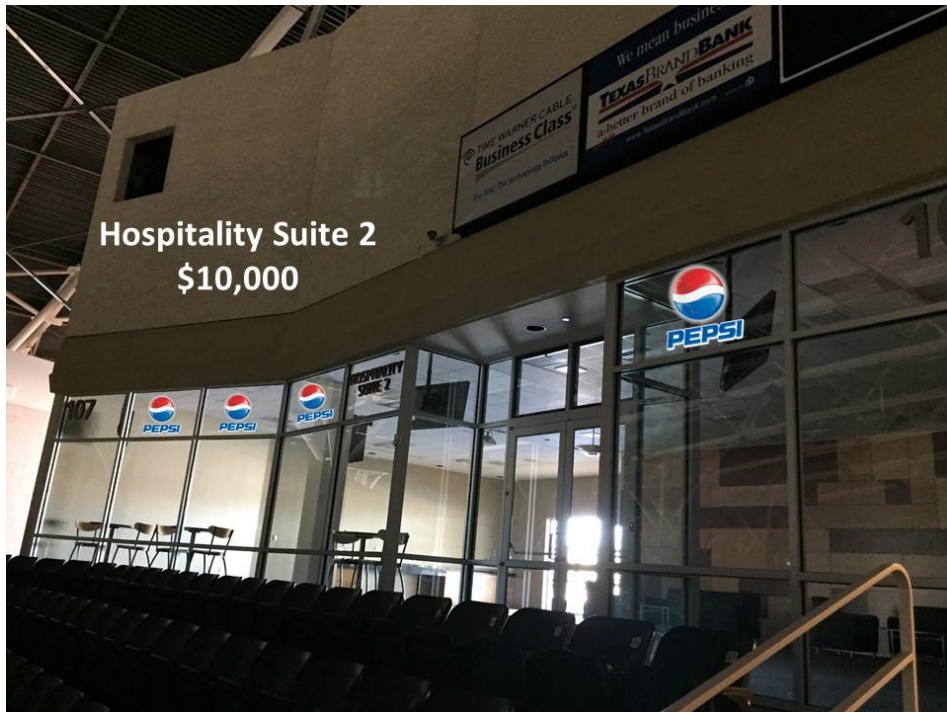

SPONSORSHIP PACKAGE OPPORTUNITIES

Diamond Level Sponsorship continued...