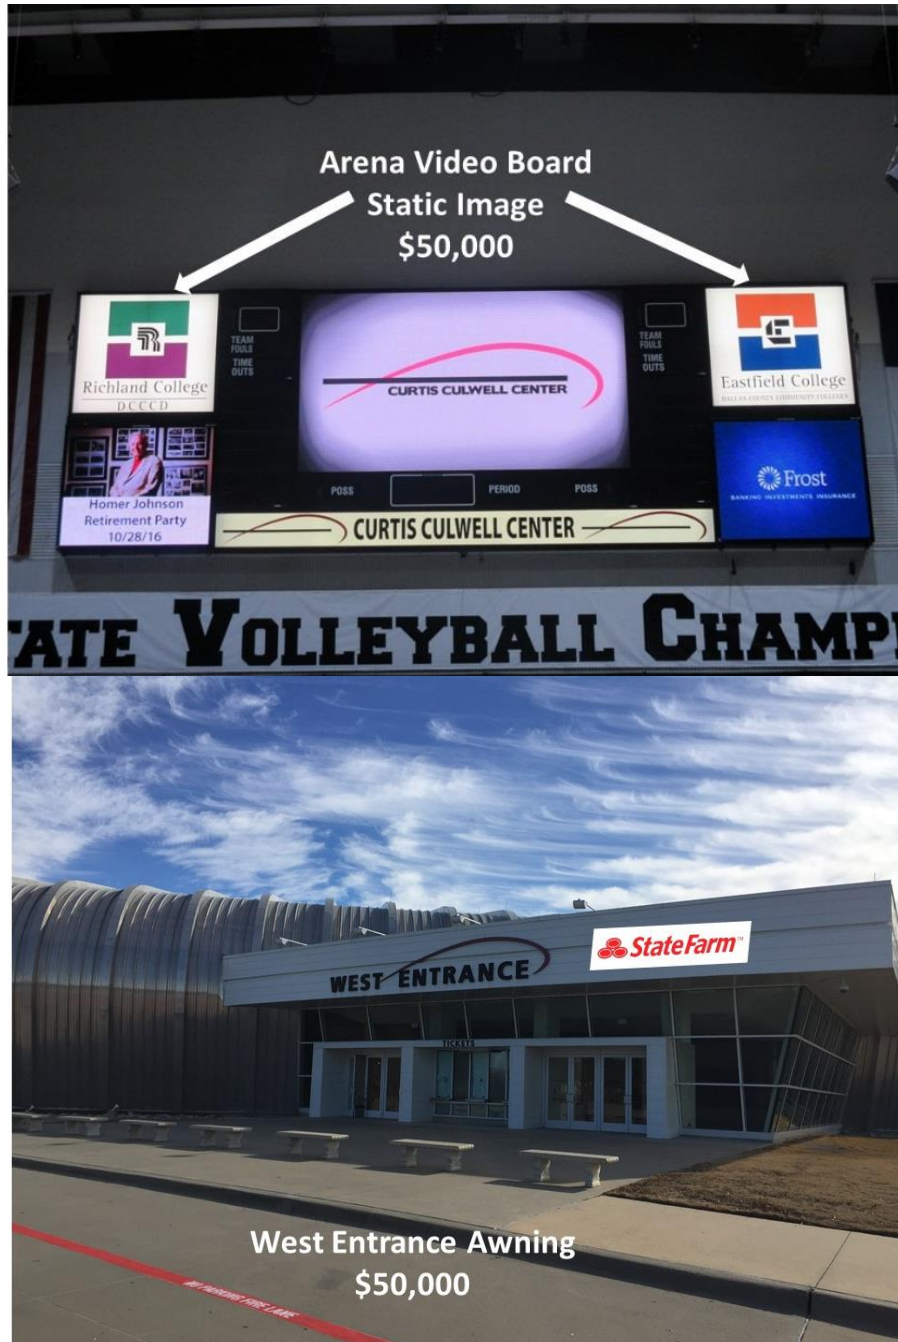

SPONSORSHIP PACKAGE OPPORTUNITIES

Premier Level Sponsorship $50,000